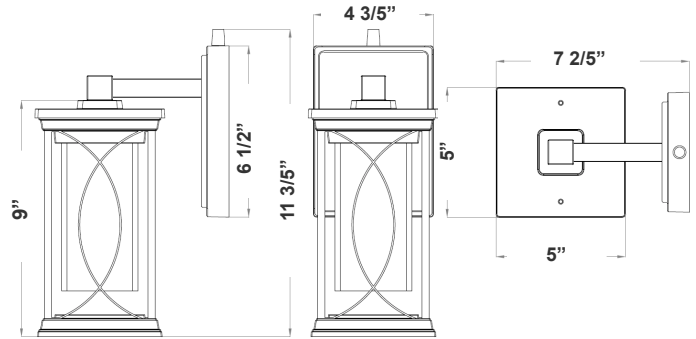

## LRS-M2-MCT-P-ORB

10" RESIDENTIAL LANTERNS WITH PHOTOCELL, CCT SELECTABLE

**MCT** Multi Color Temperature (Selectable)

Customer Name: \_\_\_\_\_

Project Name: \_\_\_\_\_

Note: \_\_\_\_\_

Type: \_\_\_\_\_

7 2/5"(W) x 11 3/5"(H) x 7 2/5"(D)