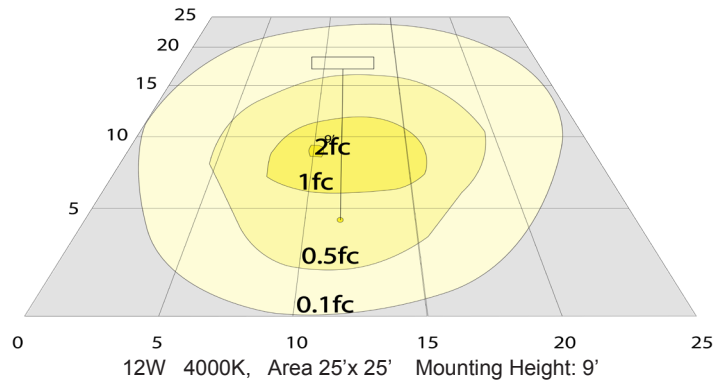

### Lighting:

- Total Lumens: 500LM
- Color Temperatures: 3000K/4000K/5000K
- Color Rendering Index: CRI ≥ 80
- Beam Angle: 90° x 110°
- Rated Life: 70,000 Hrs

### Other Models:

- 12W | 500LM | LRS-M1-MCT-P-ORB

## Other Views:

Side View

Front View

Bottom View