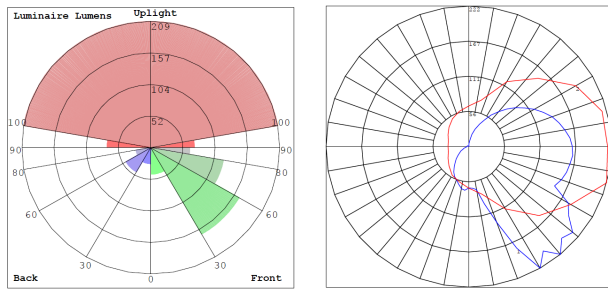

Photometrics: LRS-M2-MCT-P-ORB

BUD Rating: B0-U3-G1